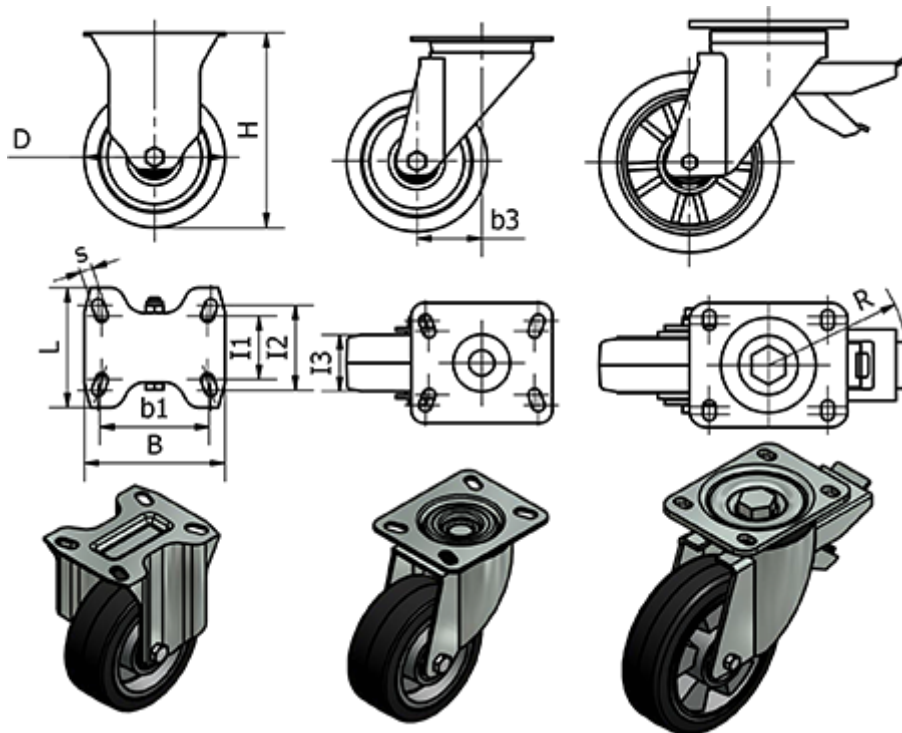

Data Sheet

Article number: 2314452782

Description: E+G Cast iron wheel 452782

RE.G2-200-SSF-H - Drejelig konsol m/bremse

Measures

	= -	I1	= 73	Weight (g) = 446
B	= 140	I2	= 87	
b1	= 105	I3	= 50	
b3	= 70	L	= 110	
Code	= 452782	R	= 126	
D	= 200	Rolling resistance (N)	= 3000	
Dynamic carrying capacity (N)	= 5000	s	= 11	
H	= 250	Type	= RE.G2-200-SSF-H	